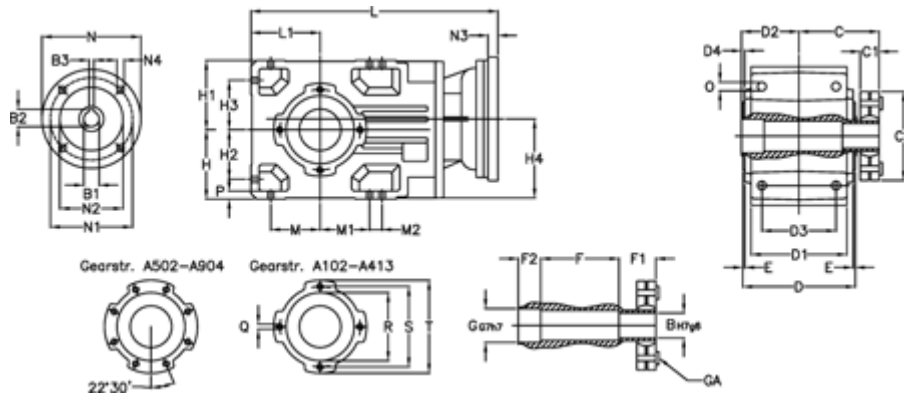

Article number: 29600202925235
 Description: Bevel helical gearbox
 A202US-29,2-P90B5

Measures

B = 30	D1 = 110	F2 = 36	L = 325.5	N3 = -
B1 = 24	D2 = 60	G = 32	L1 = 80	N4 = M10x12
B2 = 27.3	D3 = 90	GA = 14,5 NM	M = 60.0	O = 9.5
B3 = 8	d4 = 4.5	H = 80	M1 = 60.0	P = 9
C = 89.5	Description = A202US-xx-P90 B5	H1 = 80	M2 = -	Q = M8x15
C1 = 23	E = 3.0	H2 = 60.0	N = 200	R = 95
C2 = 72.0	F = 77.5	H3 = 60.0	N1 = 165	S = 115
D = 136	F1 = 36.0	H4 = 93.0	N2 = 130	T = 140